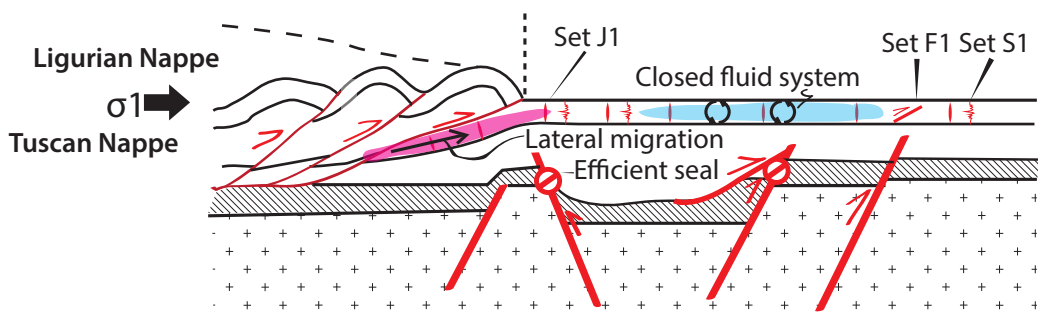

(a) Burial up to Burdigaliesen - Serravalian (15 ± 3 Ma)

(b) LPS in the UMAR from Serravalian to Tortonian (~8 Ma)

(c) Folding in the UMAR from Tortonian to ~Messinian (5.5 Ma)