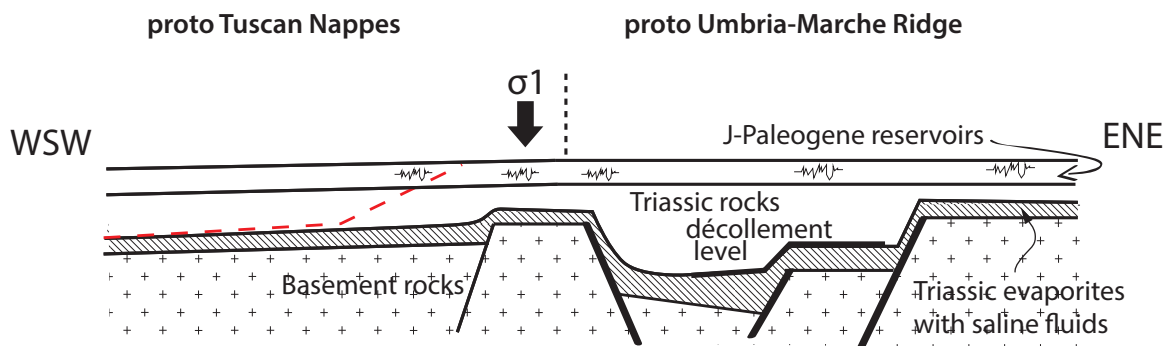

(a) Burial up to Burdigaliesen - Serravalian (15 ± 3 Ma)

(b) LPS in the UMAR from Serravalian to Tortonian (~8 Ma)

(c) Folding in the UMAR from Tortonian to ~Messinian (5.5 Ma)